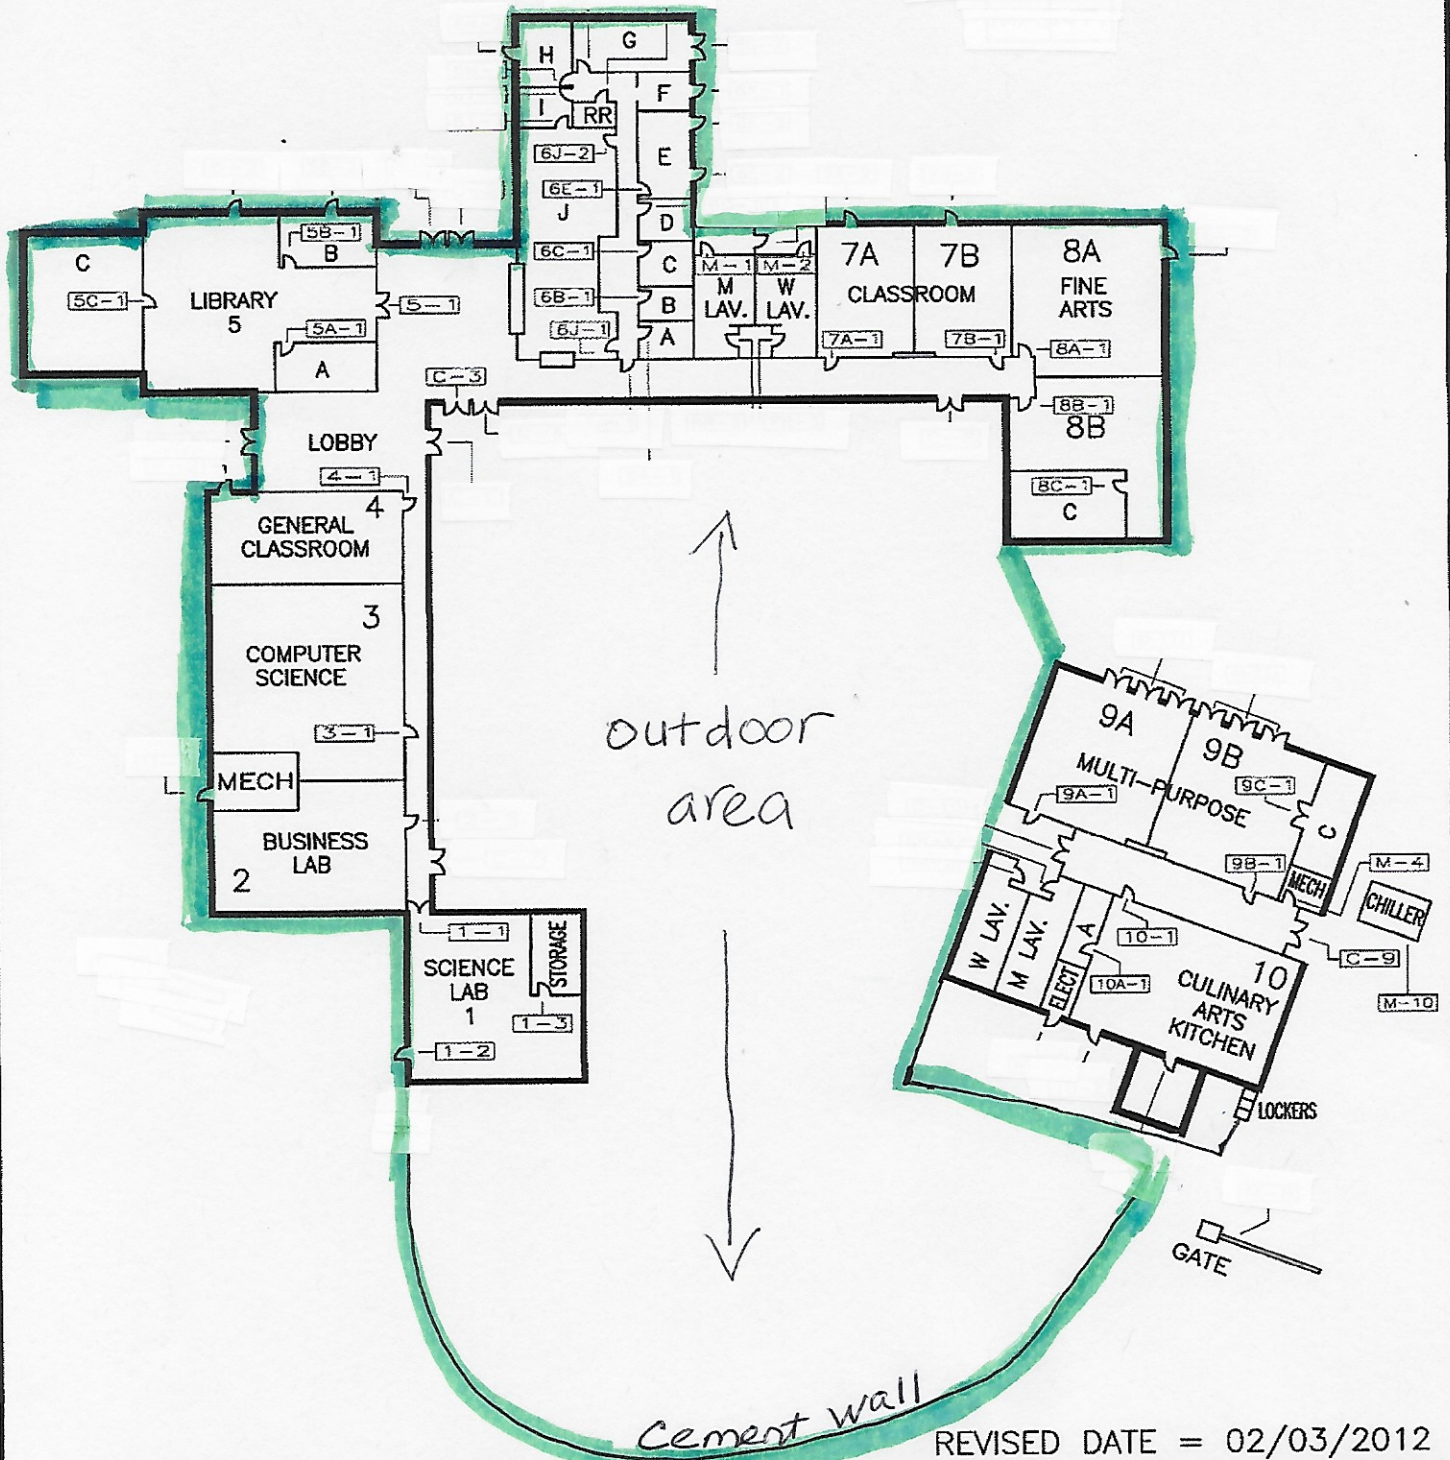

1088 College Avenue
St Helena CA 94574

□ Licensed area

REVISED DATE = 02/03/2012

UPPER VALLEY CAMPUS

SCALE IN GRAPHIC FEET