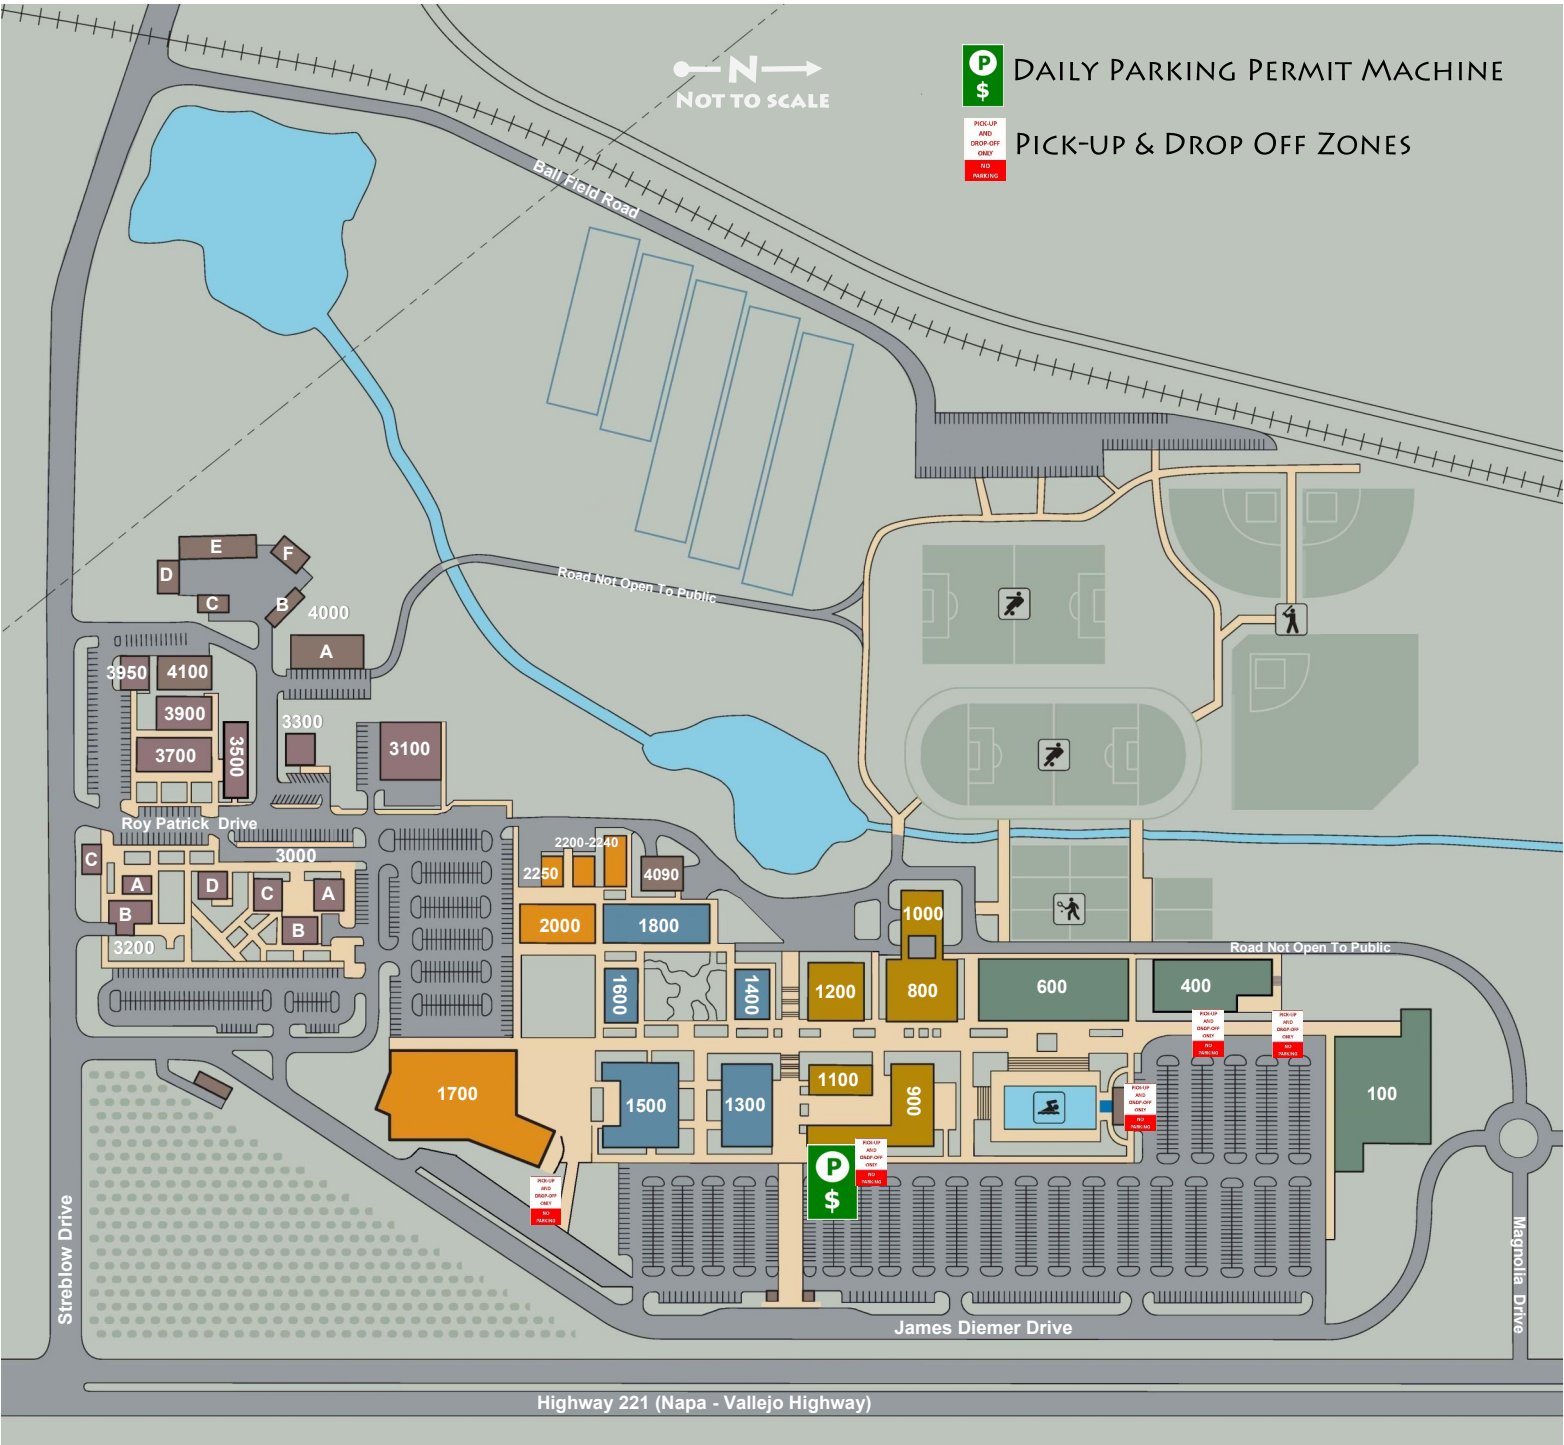

 DAILY PARKING PERMIT MACHINE

 PICK-UP & DROP OFF ZONES

Highway 221 (Napa - Vallejo Highway)